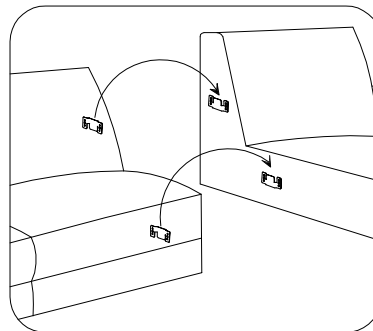

ASSEMBLY INSTRUCTIONS

MODEL : 925SS (2.5EL + 1.5COUCH-R / 1.5COUCH-L + 2.5ER)

Thank you for purchasing this quality product. Be sure to lay all components on a soft and clean surface before assembly in order to avoid components from being scratched.

CAUTIONS :

1. Check contents against hardware list.
2. Familiarize yourself with the components and hardware by reviewing the Assembly Instructions.
3. Do not over tighten the screws and bolts as it may damage the threads.
4. Keep all hardware parts out of reach of children.
5. Please "LIFT UP & MOVE" the sofa whenever you want to shift it.

HARDWARE LIST			
NO.	DESCRIPTION		QTY
A	PLASTIC WASHER		2 PCS
B	M8 x 25mm SCREW		16 PCS
C	WOODEN LEG		8 PCS
D	SUPPORT LEG		2 PCS
E	M5 ALLEN KEY		1 PC

DETAIL ii