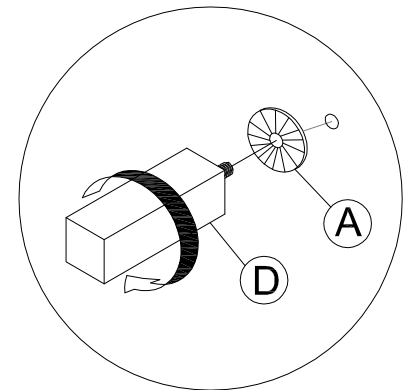

# ASSEMBLY INSTRUCTIONS

MODEL : 925SS (2.5EL + 1.5COUCH-R / 1.5COUCH-L + 2.5ER)

Thank you for purchasing this quality product. Be sure to lay all components on a soft and clean surface before assembly in order to avoid components from being scratched.

## CAUTIONS :

1. Check contents against hardware list.
2. Familiarize yourself with the components and hardware by reviewing the Assembly Instructions.
3. Do not over tighten the screws and bolts as it may damage the threads.
4. Keep all hardware parts out of reach of children.
5. Please "LIFT UP & MOVE" the sofa whenever you want to shift it.

HARDWARE LIST			
NO.	DESCRIPTION		QTY
A	PLASTIC WASHER		2 PCS
B	M8 x 25mm SCREW		16 PCS
C	WOODEN LEG		8 PCS
D	SUPPORT LEG		2 PCS
E	M5 ALLEN KEY		1 PC

DETAIL i

DETAIL ii