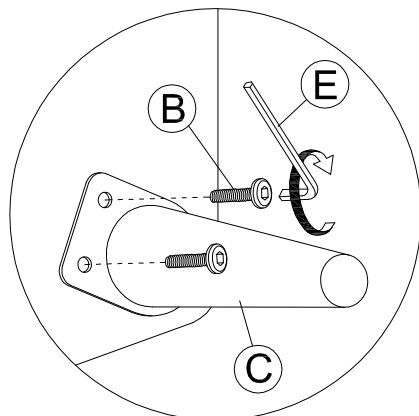

# ASSEMBLY INSTRUCTIONS

MODEL : 925SS (2.5EL + 1.5COUCH-R / 1.5COUCH-L + 2.5ER)

Thank you for purchasing this quality product. Be sure to lay all components on a soft and clean surface before assembly in order to avoid components from being scratched.

## CAUTIONS :

1. Check contents against hardware list.
2. Familiarize yourself with the components and hardware by reviewing the Assembly Instructions.
3. Do not over tighten the screws and bolts as it may damage the threads.
4. Keep all hardware parts out of reach of children.
5. Please "LIFT UP & MOVE" the sofa whenever you want to shift it.

HARDWARE LIST			
NO.	DESCRIPTION		QTY
A	PLASTIC WASHER		2 PCS
B	M8 x 25mm SCREW		16 PCS
C	WOODEN LEG		8 PCS
D	SUPPORT LEG		2 PCS
E	M5 ALLEN KEY		1 PC

DETAIL i

DETAIL ii