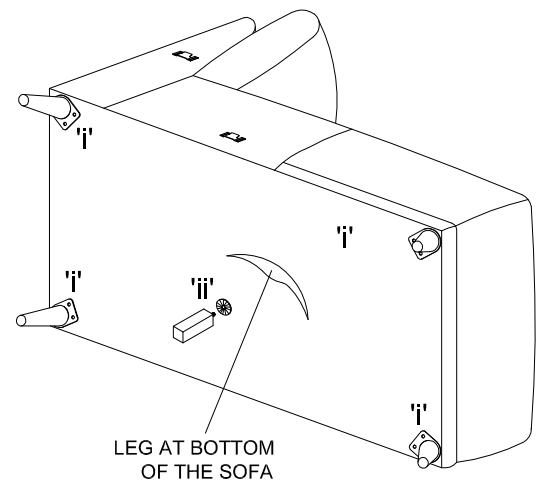

# ASSEMBLY INSTRUCTIONS

MODEL : 925SS (2.5EL + 1.5COUCH-R / 1.5COUCH-L + 2.5ER)

Thank you for purchasing this quality product. Be sure to lay all components on a soft and clean surface before assembly in order to avoid components from being scratched.

## CAUTIONS :

1. Check contents against hardware list.
2. Familiarize yourself with the components and hardware by reviewing the Assembly Instructions.
3. Do not over tighten the screws and bolts as it may damage the threads.
4. Keep all hardware parts out of reach of children.
5. Please "LIFT UP & MOVE" the sofa whenever you want to shift it.

HARDWARE LIST			
NO.	DESCRIPTION		QTY
A	PLASTIC WASHER		2 PCS
B	M8 x 25mm SCREW		16 PCS
C	WOODEN LEG		8 PCS
D	SUPPORT LEG		2 PCS
E	M5 ALLEN KEY		1 PC

DETAIL i

DETAIL ii