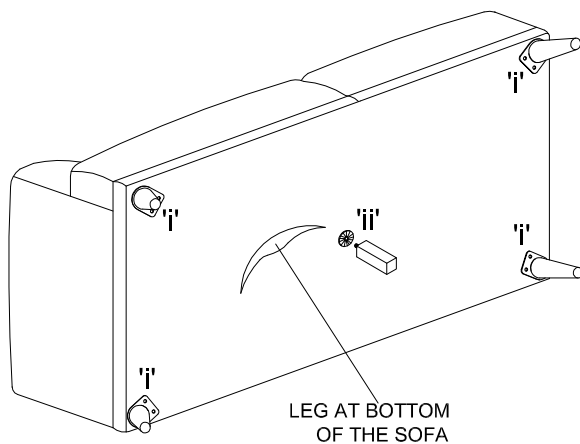

# ASSEMBLY INSTRUCTIONS

MODEL : 925SS (2.5EL + 1.5COUCH-R / 1.5COUCH-L + 2.5ER)

Thank you for purchasing this quality product. Be sure to lay all components on a soft and clean surface before assembly in order to avoid components from being scratched.

## CAUTIONS :

1. Check contents against hardware list.
2. Familiarize yourself with the components and hardware by reviewing the Assembly Instructions.
3. Do not over tighten the screws and bolts as it may damage the threads.
4. Keep all hardware parts out of reach of children.
5. Please "LIFT UP & MOVE" the sofa whenever you want to shift it.

HARDWARE LIST			
NO.	DESCRIPTION		QTY
A	PLASTIC WASHER		2 PCS
B	M8 x 25mm SCREW		16 PCS
C	WOODEN LEG		8 PCS
D	SUPPORT LEG		2 PCS
E	M5 ALLEN KEY		1 PC

DETAIL i

DETAIL ii